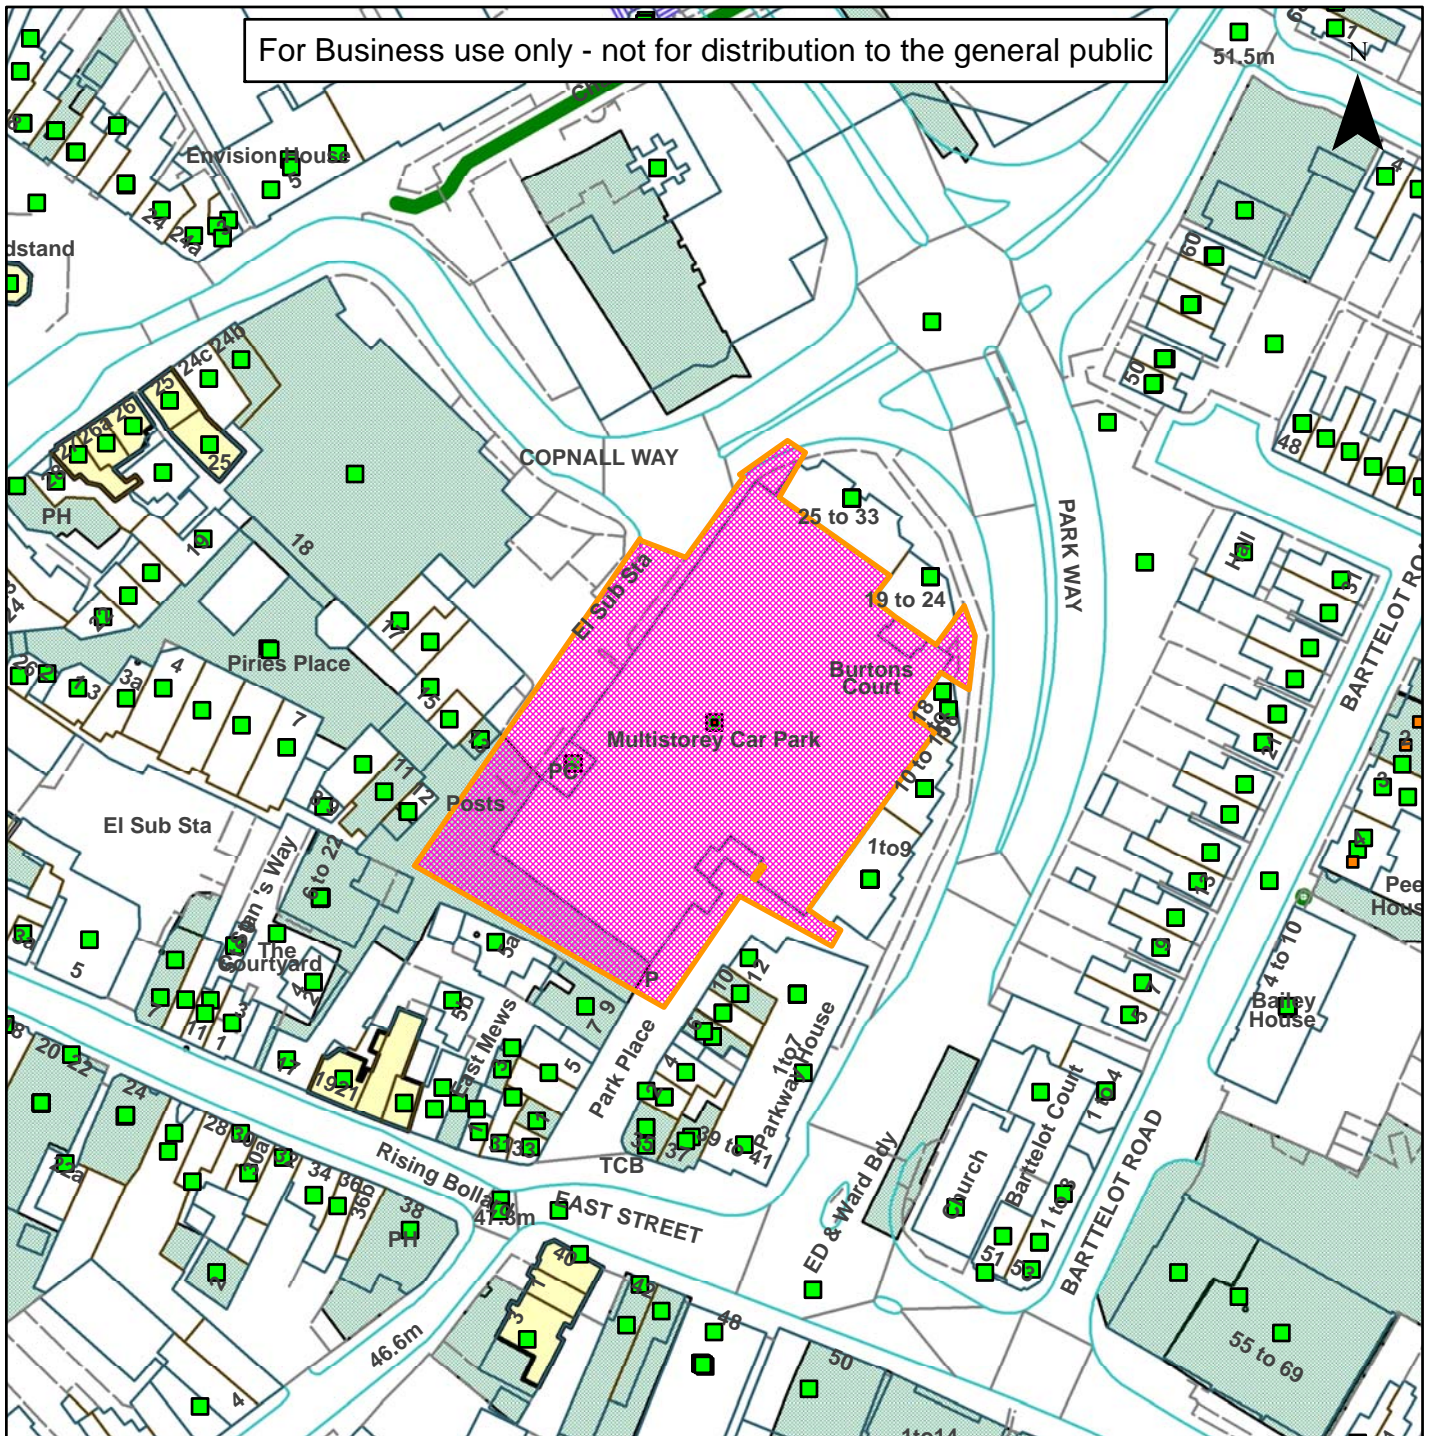

Not Set

For Business use only - not for distribution to the general public

Scale: 1:1,250

Reproduced from the Ordnance Survey map with permission of the Controller of Her Majesty's Stationery Office © Crown Copyright 2012.

Unauthorised reproduction infringes Crown Copyright and may lead to prosecution or civil proceedings.

Organisation	Horsham District Council
Department	
Comments	Not Set
Date	25/01/2018
MSA Number	100023865